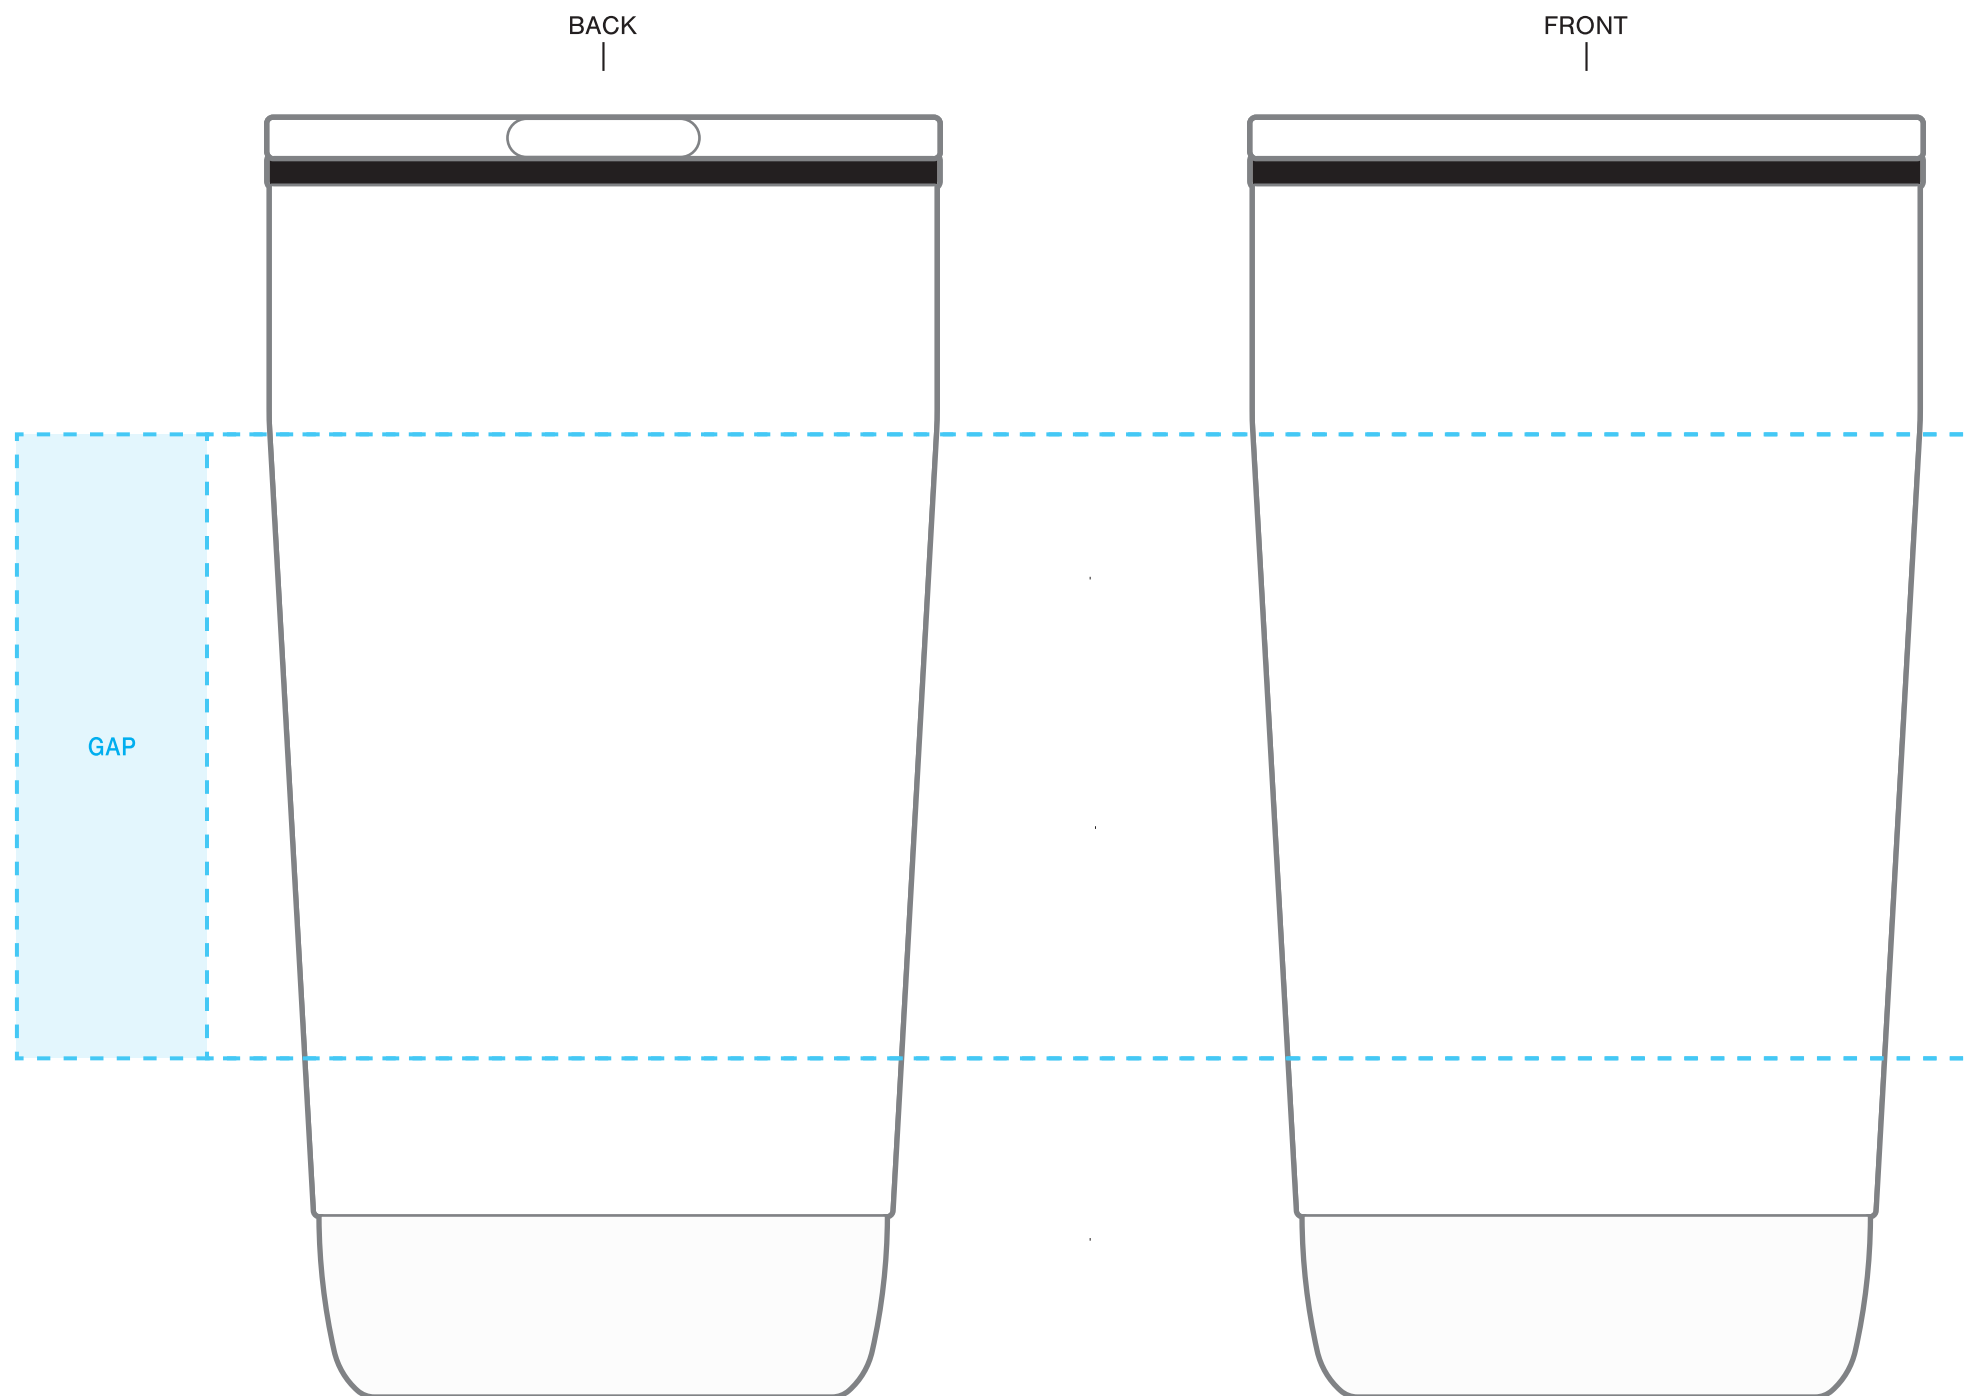

SCREENPRINT

IMPRINT AT 100%

INSTRUCTIONS:

1. OPEN TEMPLATE IN ADOBE ILLUSTRATOR OR YOUR PREFERRED GRAPHICS EDITOR.
2. PLACE ARTWORK IN DESIGNATED AREA.
3. SUBMIT YOUR FINAL DESIGN TO OUR VIRTUAL TEAM FOR MOCKUPS OR DIRECTLY TO OUR ORDER PROCESSING TEAM FOR PROOFS.

****CIRCLES/SQUARES WILL WARP ON TAPERED ITEM****

16 OZ PLANO

AVAILABLE IMPRINT AREA = 3.25" h x 2.75" w x 9.25" wrap
[10.24" full wrap when printing more than one color]

NOT A PROOF — FOR CONCEPT PURPOSES ONLY